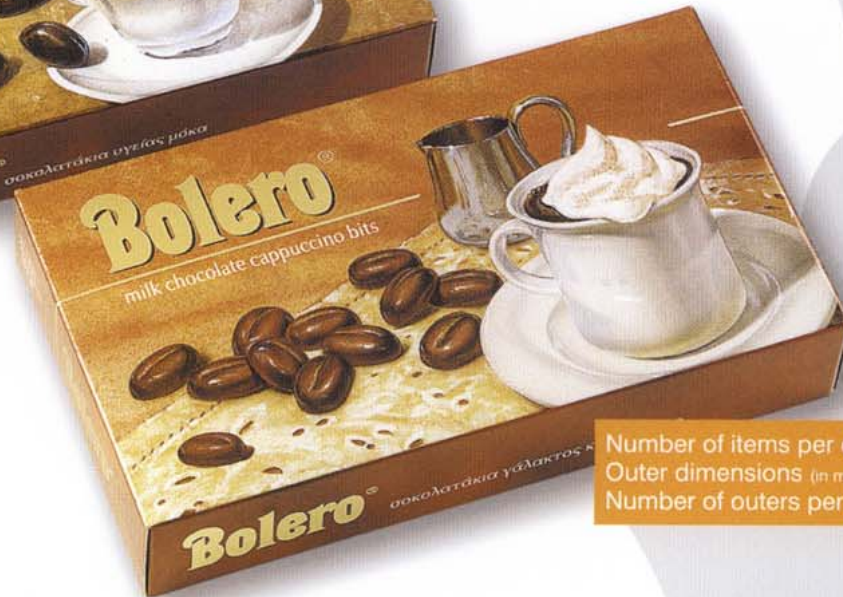

Number of items per outer	40
Outer dimensions (in mm)	370x177x325
Number of outers per pallet	76 / Euro pallet

Cellos

3x150g

3x100g

All different kinds of the 150g dragees line can be combined in the plastic triple packaging, in 150g or 100g, forming an ideal set for each customer's preferences.

Number of items per outer	36
Outer dimensions (in mm)	428x295x178
Number of outers per pallet	66 / Euro pallet