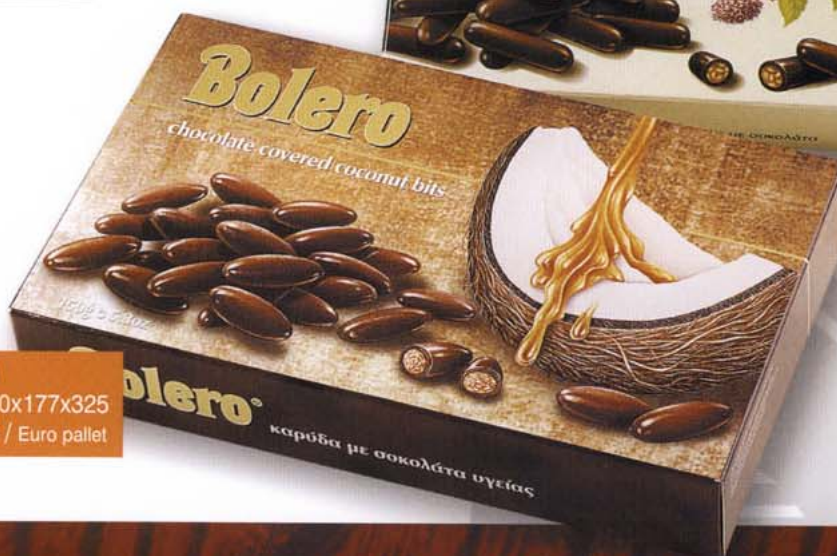

Number of items per outer
Outer dimensions (in mm)
Number of outers per pallet

40
370x177x325
76 / Euro pallet