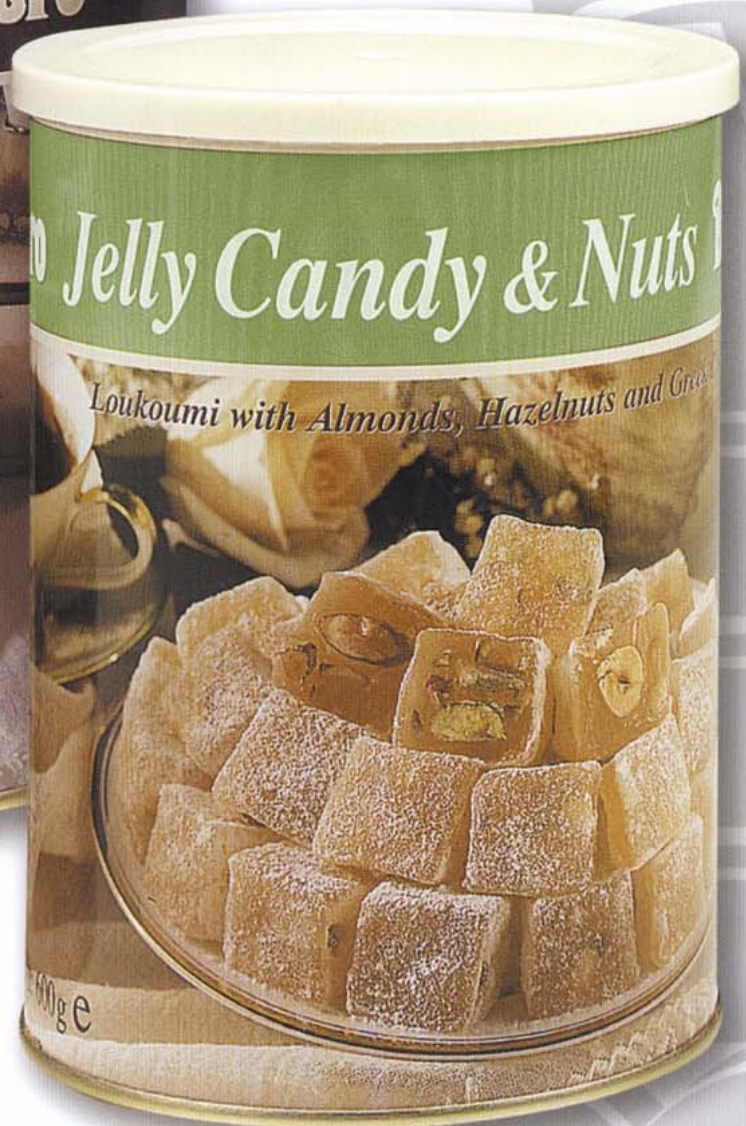

Bolero

Jellies

Mixed Turkish Delights

600g

73.098016006

Jelly Candy with Assorted Flavors

73.099016006

Jelly Candy with Nuts

Number of items per outer	6
Outer dimensions (in mm)	318x218x155
Number of outers per pallet	156 / Euro pallet

Turkish Delights

350g

73.001973520

Bonbon Locoum Orange

73.020973520

Bonbon Locoum Vanilla

73.019973520